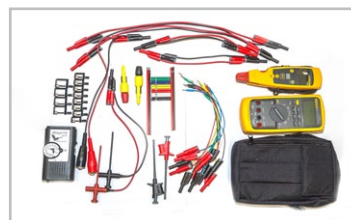

Manual IEDD Tool Kit

Designed to be fit for purpose in collaboration with the European Defence Agency (EDA) by experienced hands-on operators. The toolkit provides a comprehensive range of essential tools and equipment for manual IEDD enabling operations to commence immediately and effectively.

Delivered in a strong transport case for safe long distance shipment, the toolkit contains a practical backpack consisting of 1st line tools enhanced with other diagnostic and detection equipment and a range of 2nd line tools and equipment.

The backpack consists of a number of internal pouches and elastic loop separators enabling tools to be easily located and stored in operational phases. The enhanced equipment includes a multimeter, current clamp, Wire Remote Insulation Piercing Tool (WRIPT), Wire Attack Kit (WATK), Wire Bypass Clamp Kit (WBCK) and hand held metal detector.

Included within the 2nd line tools and equipment are a battery operated drill, 'Exact' saw, videoscope, thermal imager, gas torch, ultrasonic detector, and glue gun.

For further information, please contact us on :